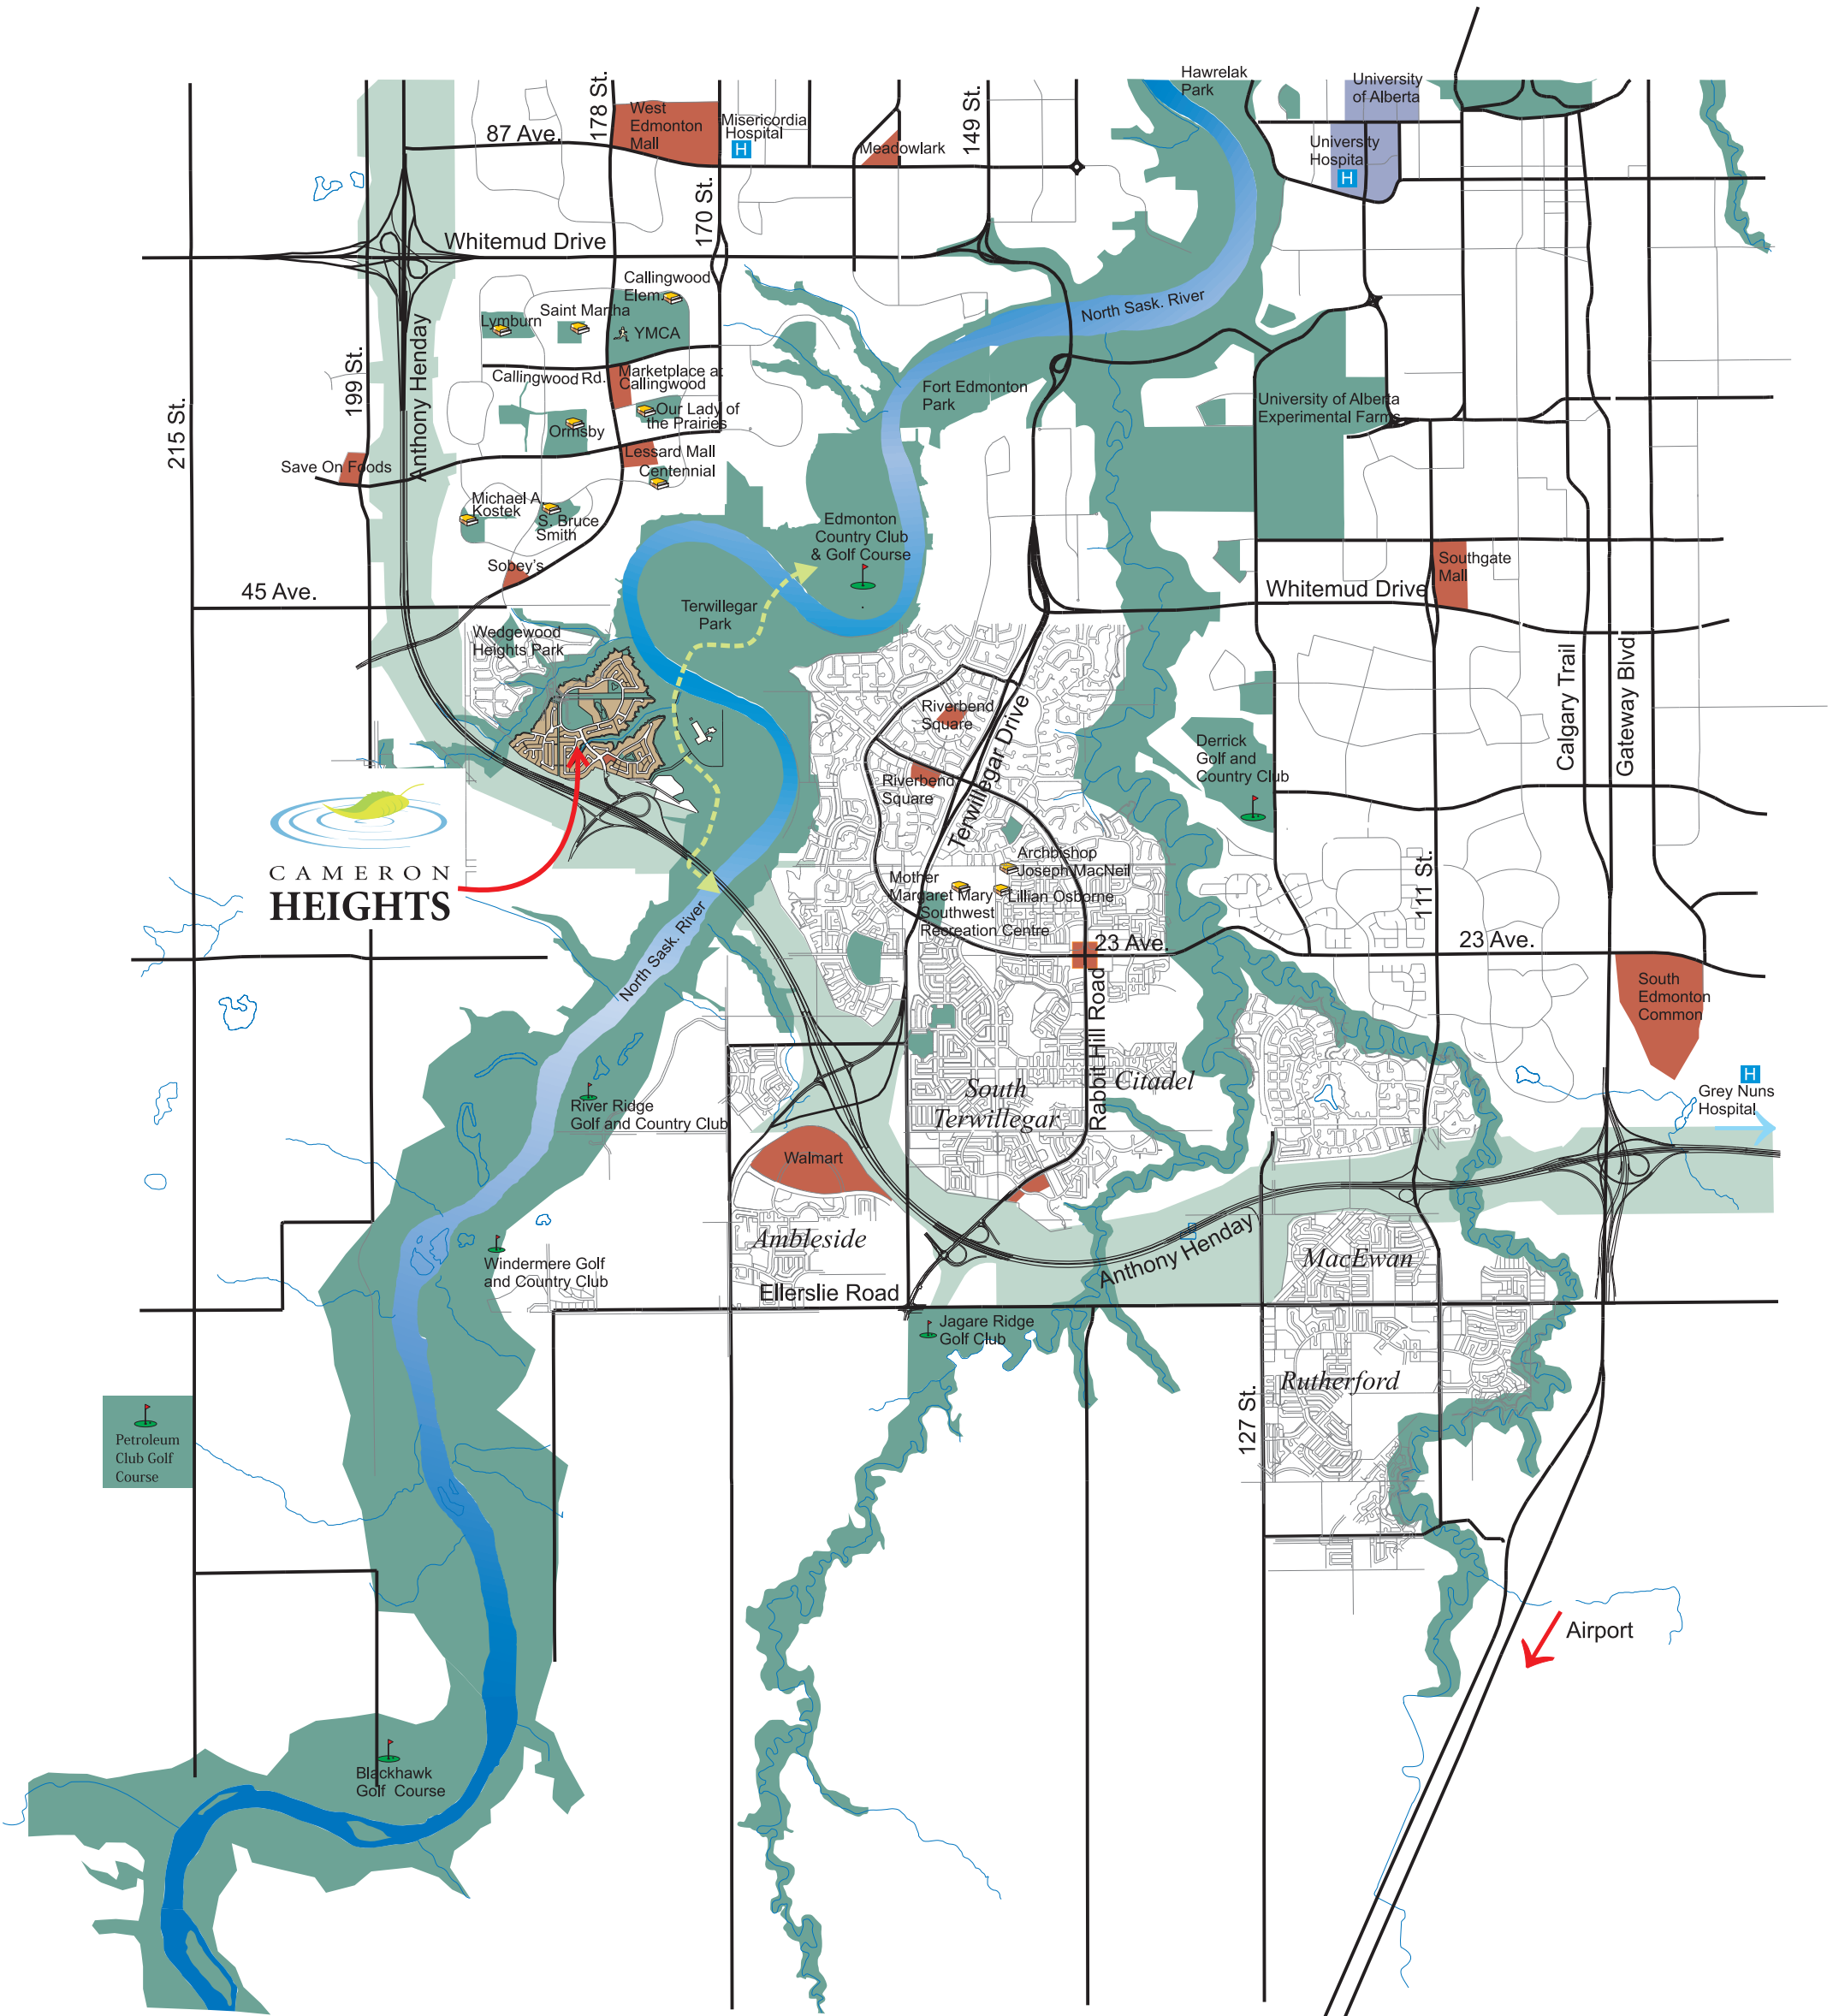

# Context Plan

## Legend:

-  Golf Course
-  School
-  Future River Valley Trail Connection
-  Hospital
-  Commercial Sites

Visit us at **"Cameronheights.com"**

This plan is for marketing purposes only, and is subject to errors and omissions.  
For current information contact the City of Edmonton Planning and Development Department.